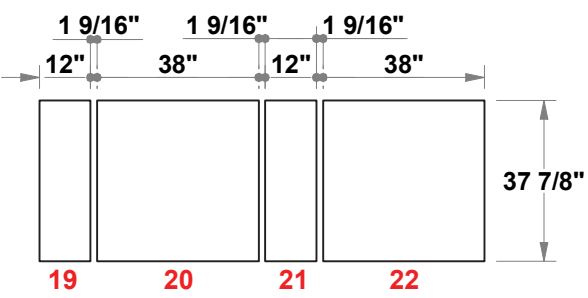

PRELIMINARY GRAPHIC LAYOUT

3401 Mary Taylor Road
Birmingham, Alabama 35235
(205) 439-8200

KIT-HL-WK91

10 X 20 H-Line

FLATTENED ELEVATED VIEW

PARTS LIST:		
QTY	SIZE	NAME
10	38 X 93	TYPICAL GRAPHIC
4	19 X 93	HALF-WIDTH GRAPHIC
4	38 X 46.5	HALF-HEIGHT GRAPHIC
2	38 X 37.875	FRONT COUNTER GRAPHIC
2	12 X 37.875	SIDE COUNTER GRAPHIC

TOP VIEW