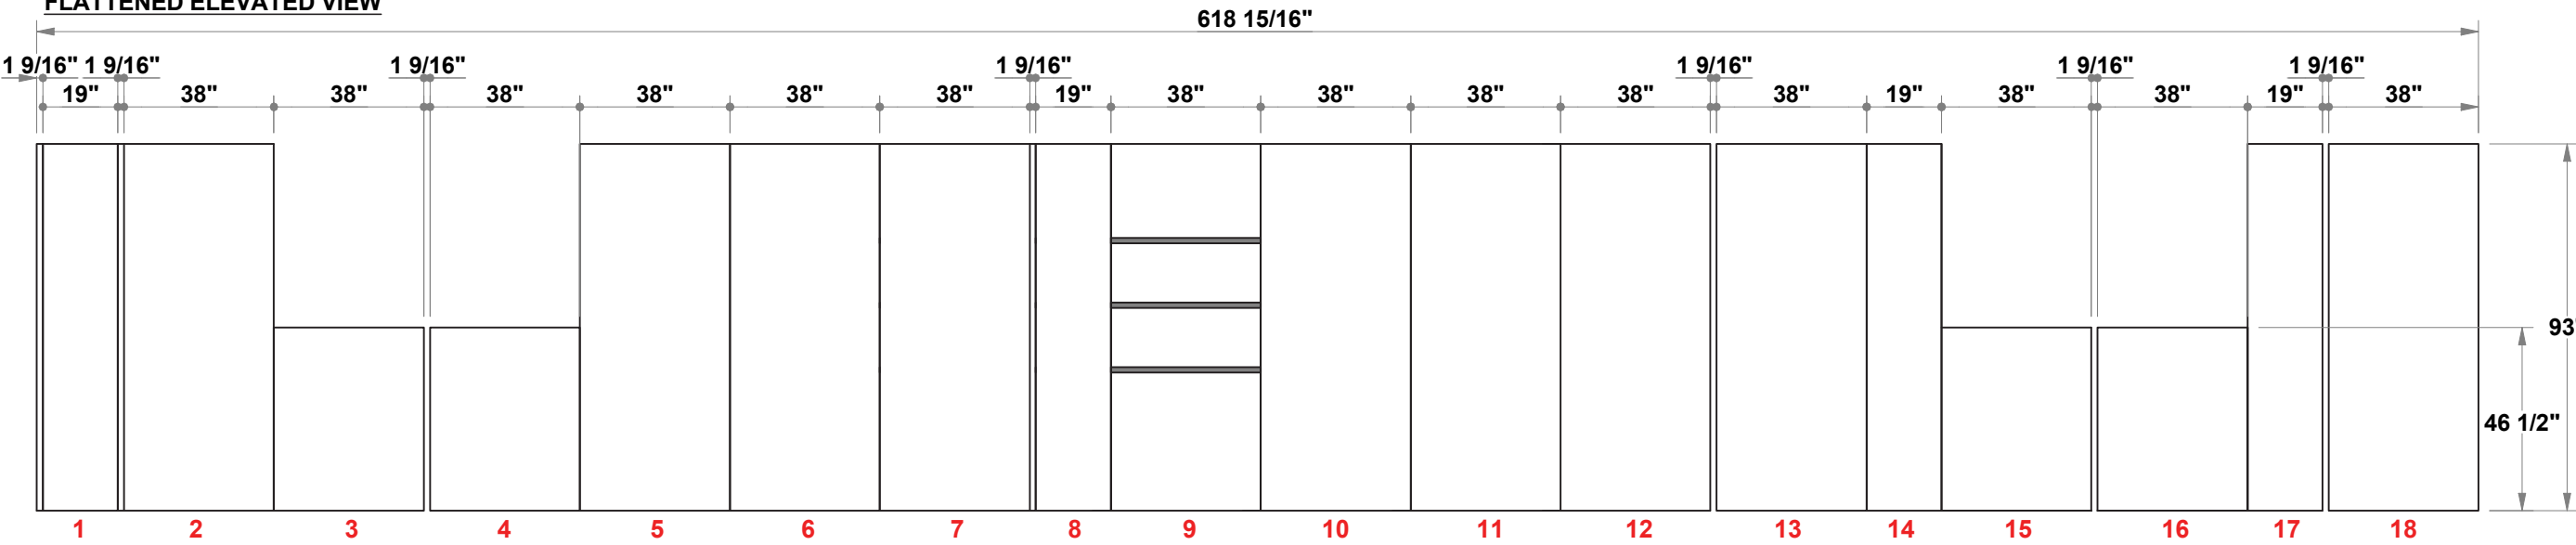

PRELIMINARY GRAPHIC LAYOUT

3401 Mary Taylor Road
Birmingham, Alabama 35235
(205) 439-8200

KIT-HL-WK91

10 X 20 H-Line

FLATTENED ELEVATED VIEW

PARTS LIST:		
QTY	SIZE	NAME
10	38 X 93	TYPICAL GRAPHIC
4	19 X 93	HALF-WIDTH GRAPHIC
4	38 X 46.5	HALF-HEIGHT GRAPHIC
2	38 X 37.875	FRONT COUNTER GRAPHIC
2	12 X 37.875	SIDE COUNTER GRAPHIC

TOP VIEW