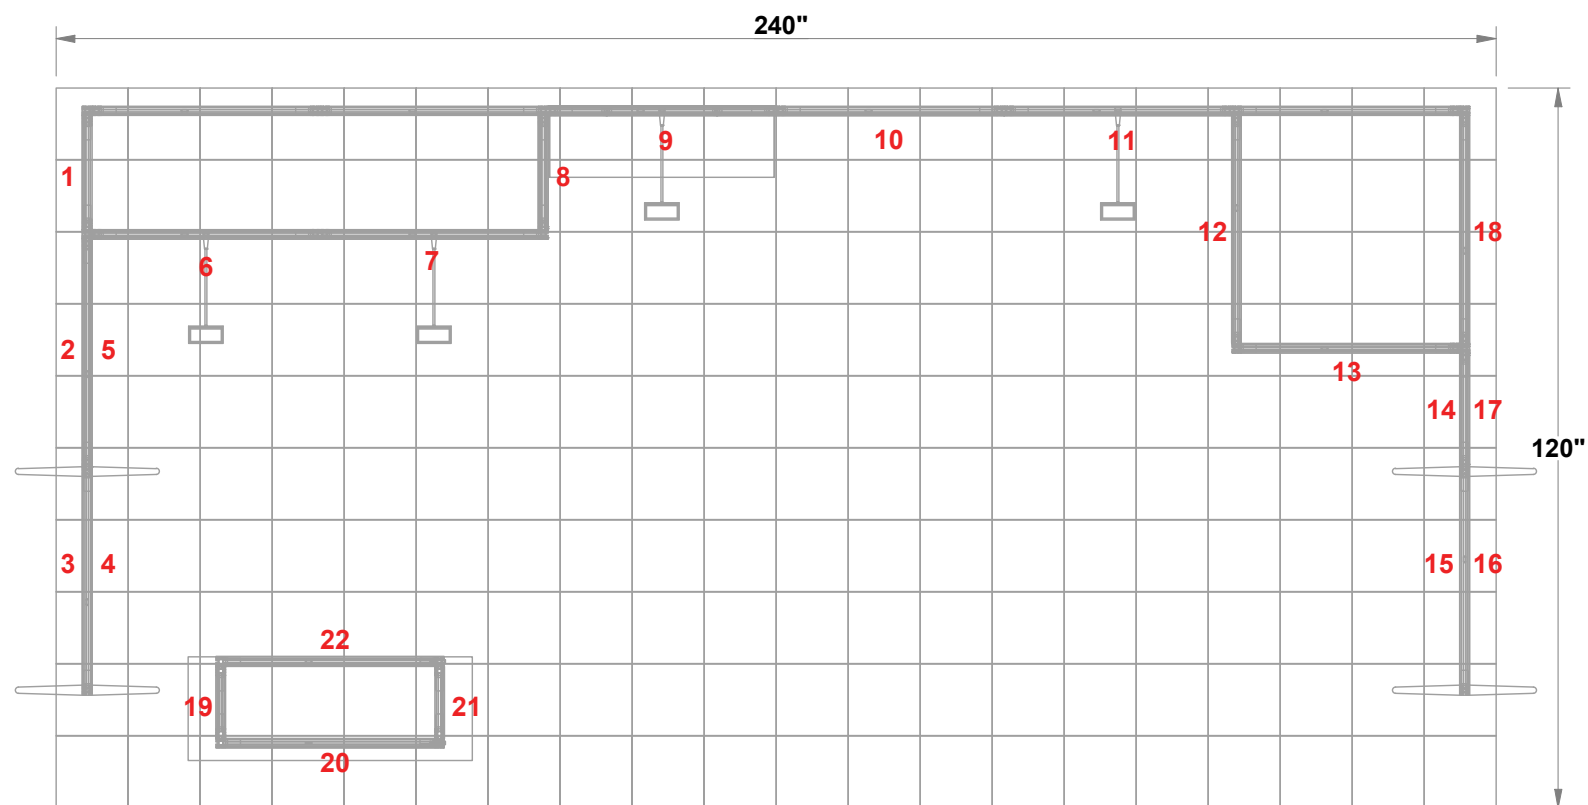

PRELIMINARY GRAPHIC LAYOUT

3401 Mary Taylor Road
Birmingham, Alabama 35235
(205) 439-8200

KIT-HL-WK91

10 X 20 H-Line

FLATTENED ELEVATED VIEW

PARTS LIST:		
QTY	SIZE	NAME
10	38 X 93	TYPICAL GRAPHIC
4	19 X 93	HALF-WIDTH GRAPHIC
4	38 X 46.5	HALF-HEIGHT GRAPHIC
2	38 X 37.875	FRONT COUNTER GRAPHIC
2	12 X 37.875	SIDE COUNTER GRAPHIC

TOP VIEW