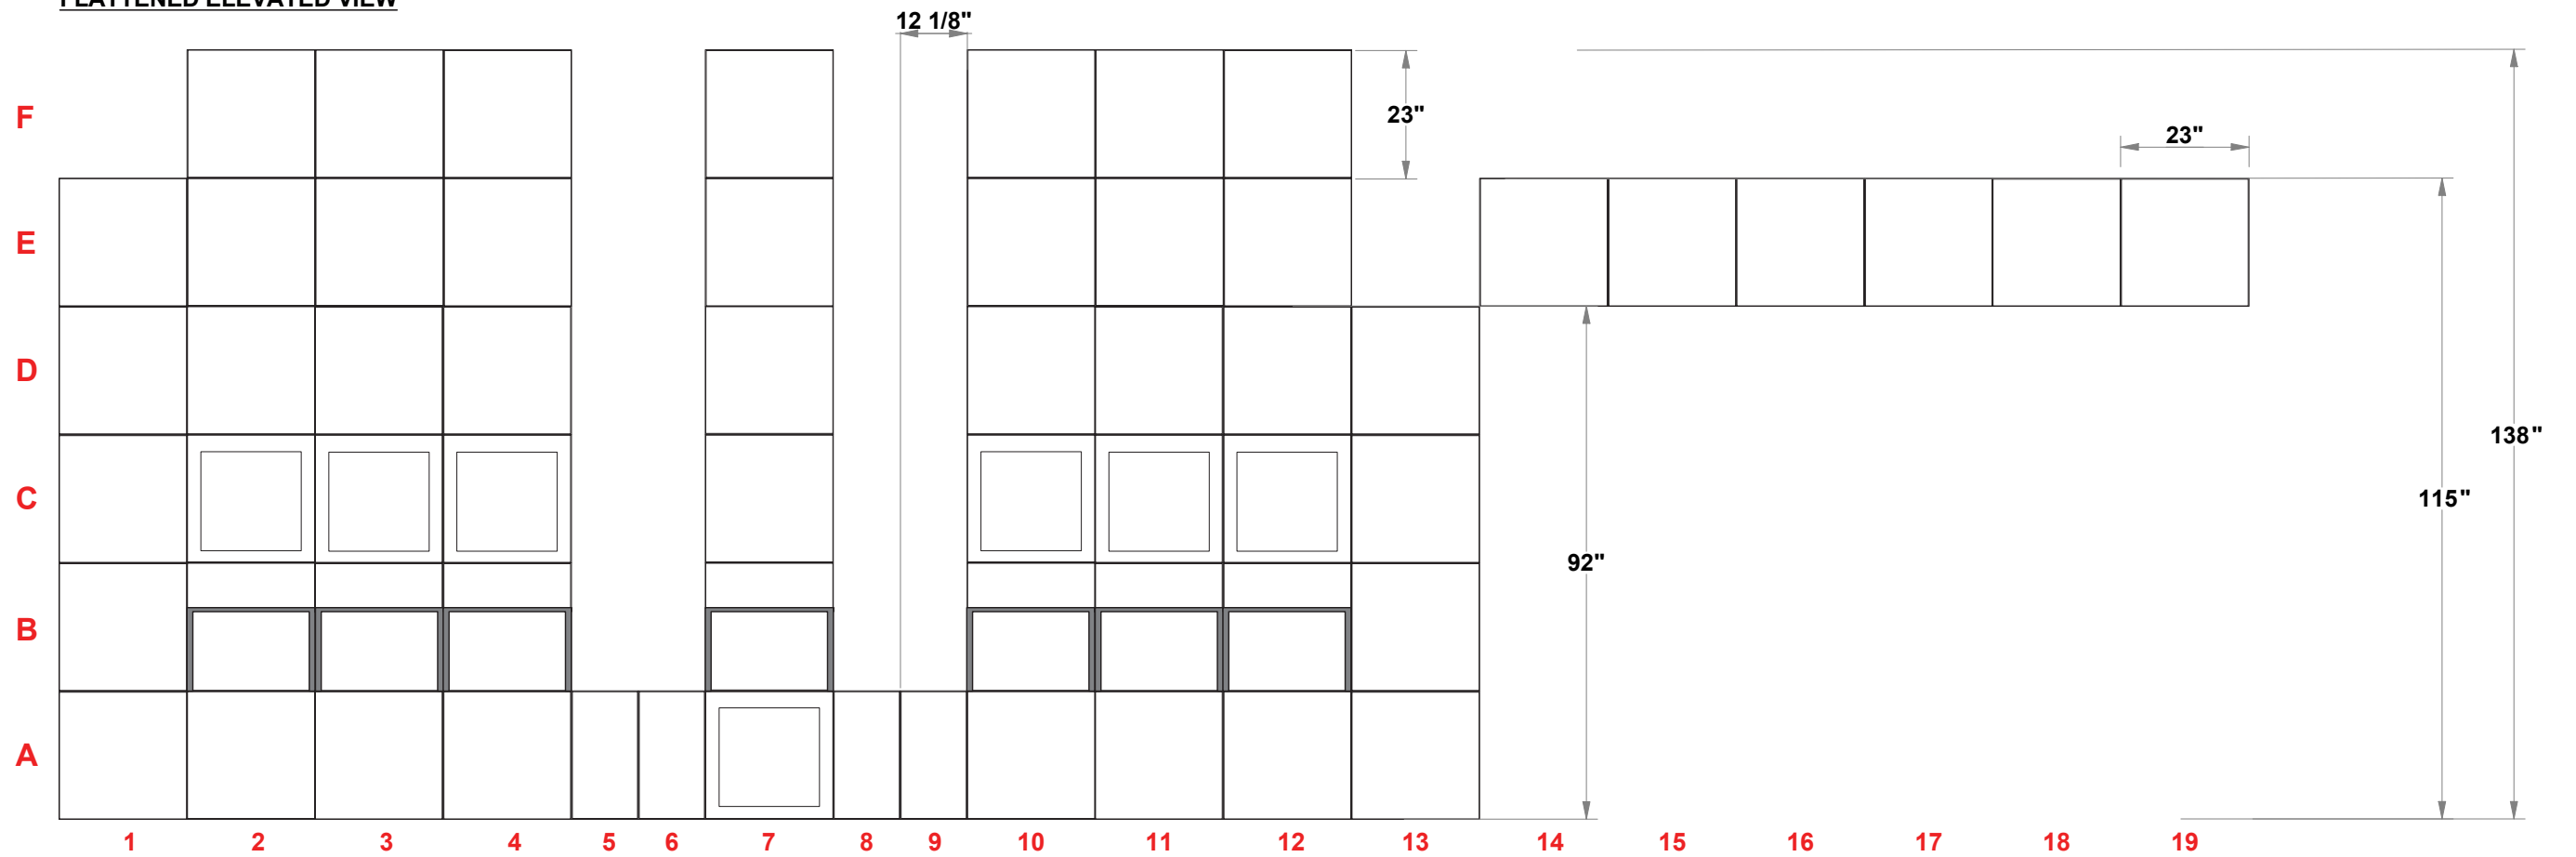

PRELIMINARY GRAPHIC LAYOUT

FLATTENED ELEVATED VIEW

MultiQuad®
The Last Exhibit You'll Ever Buy

3401 Mary Taylor Road
Birmingham, Alabama 35235
(205) 439-8200

KIT-MQ-WK97

20x20 MultiQuad®