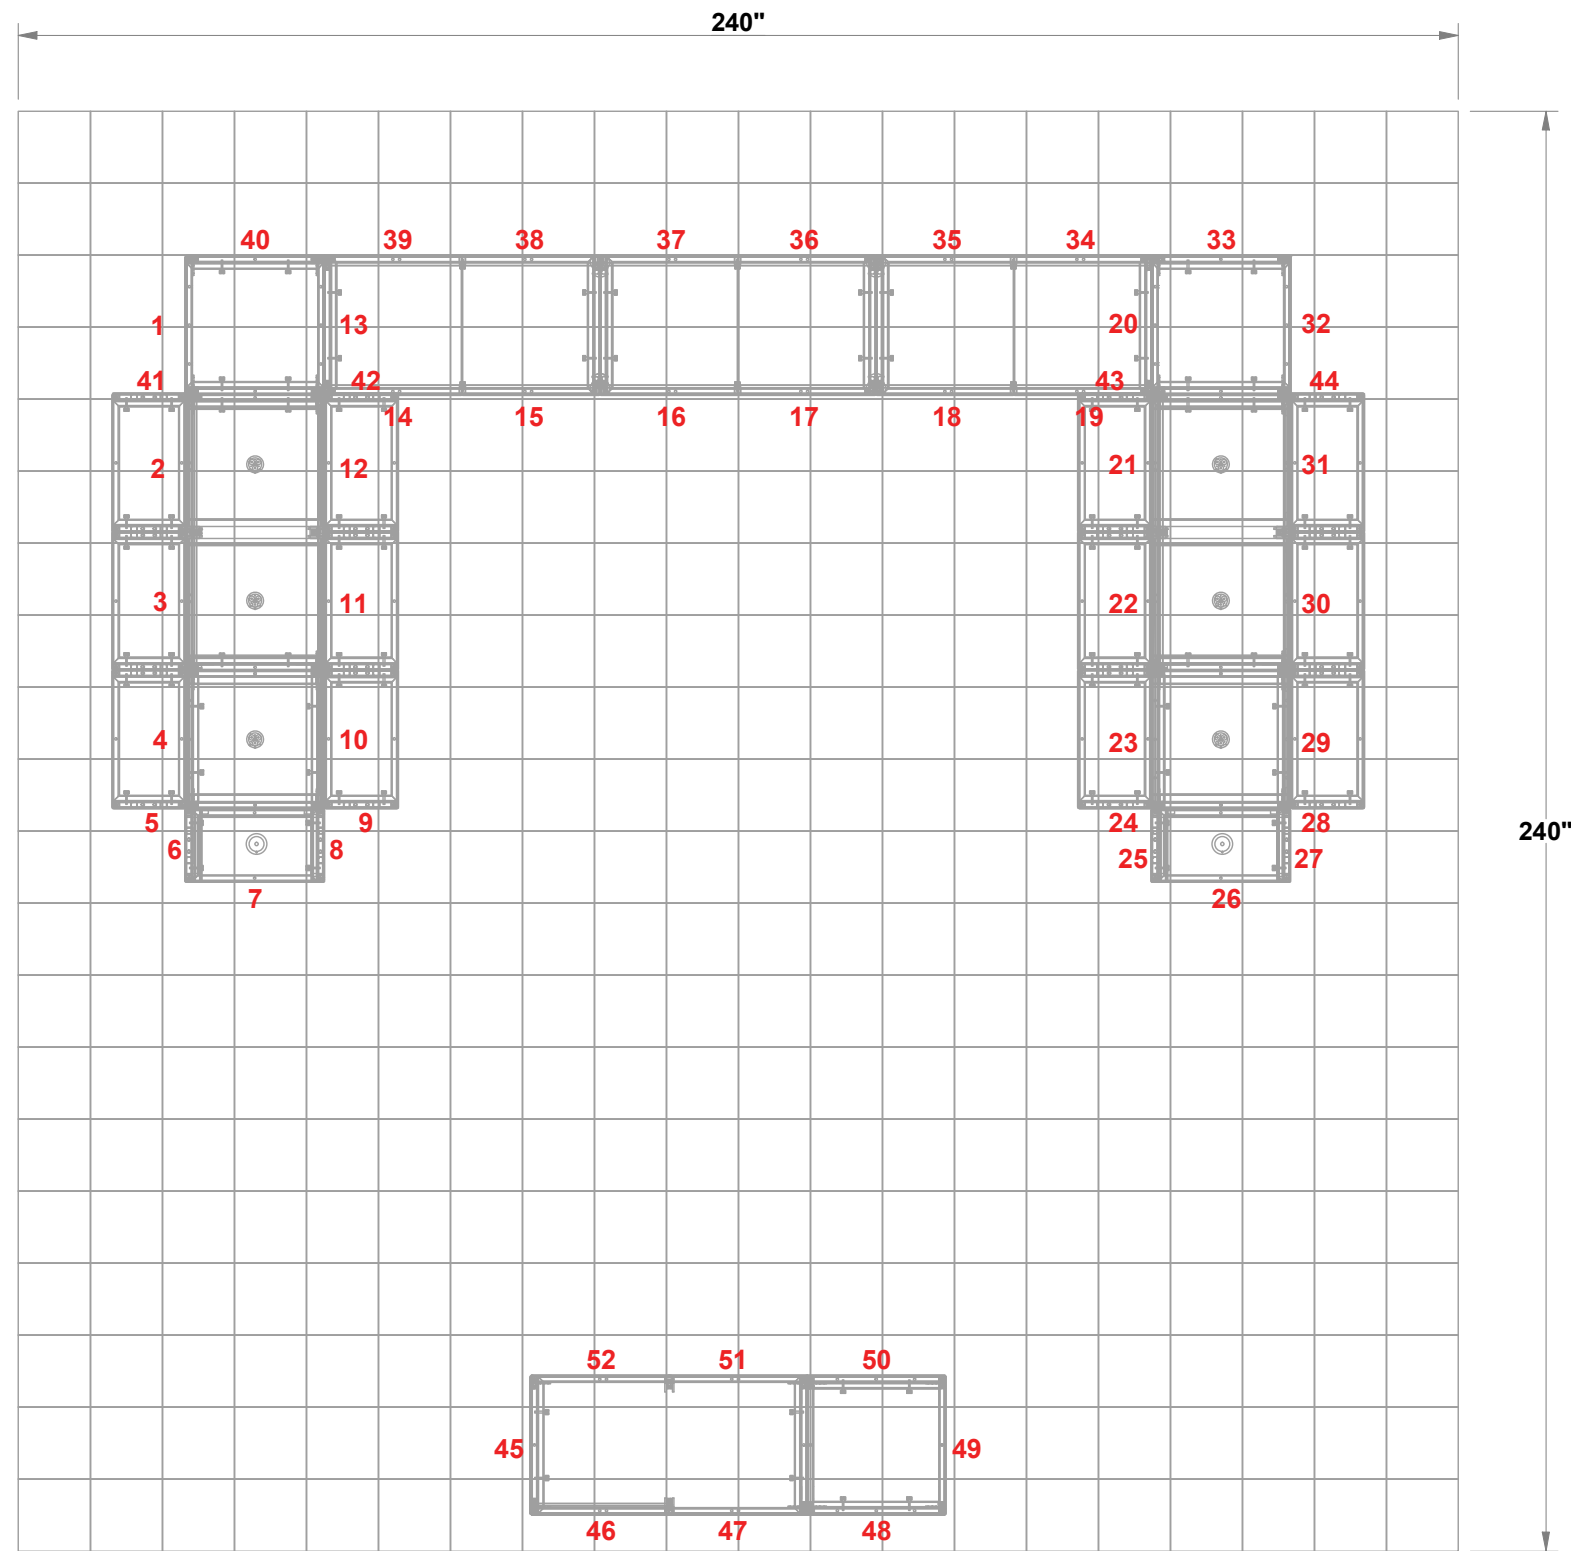

PRELIMINARY GRAPHIC LAYOUT

MultiQuad®
The Last Exhibit You'll Ever Buy

3401 Mary Taylor Road
Birmingham, Alabama 35235
(205) 439-8200

KIT-MQ-WK97

TOP VIEW

20x20 MultiQuad®