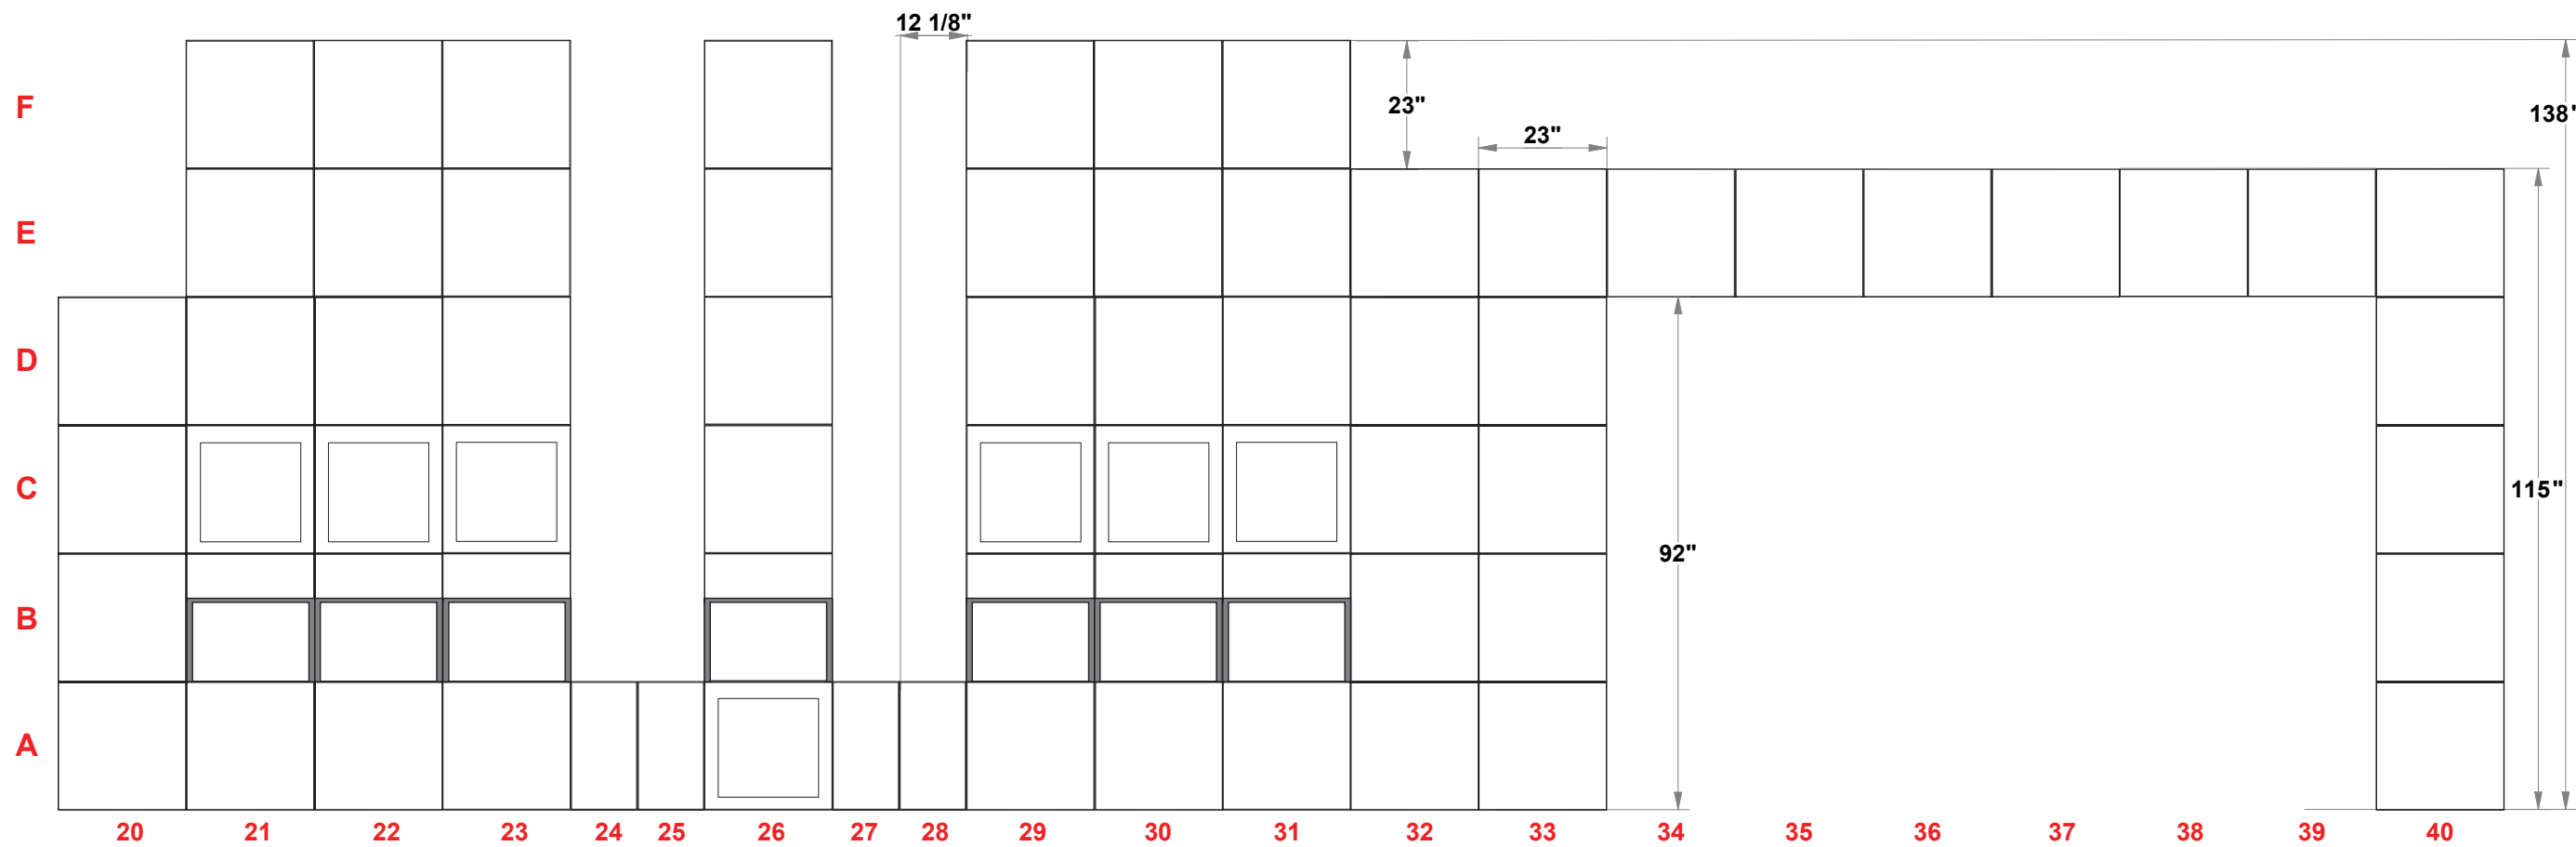

PRELIMINARY GRAPHIC LAYOUT

FLATTENED ELEVATED VIEW

MultiQuad®
The Last Exhibit You'll Ever Buy

3401 Mary Taylor Road
Birmingham, Alabama 35235
(205) 439-8200

KIT-MQ-WK97

20x20 MultiQuad®