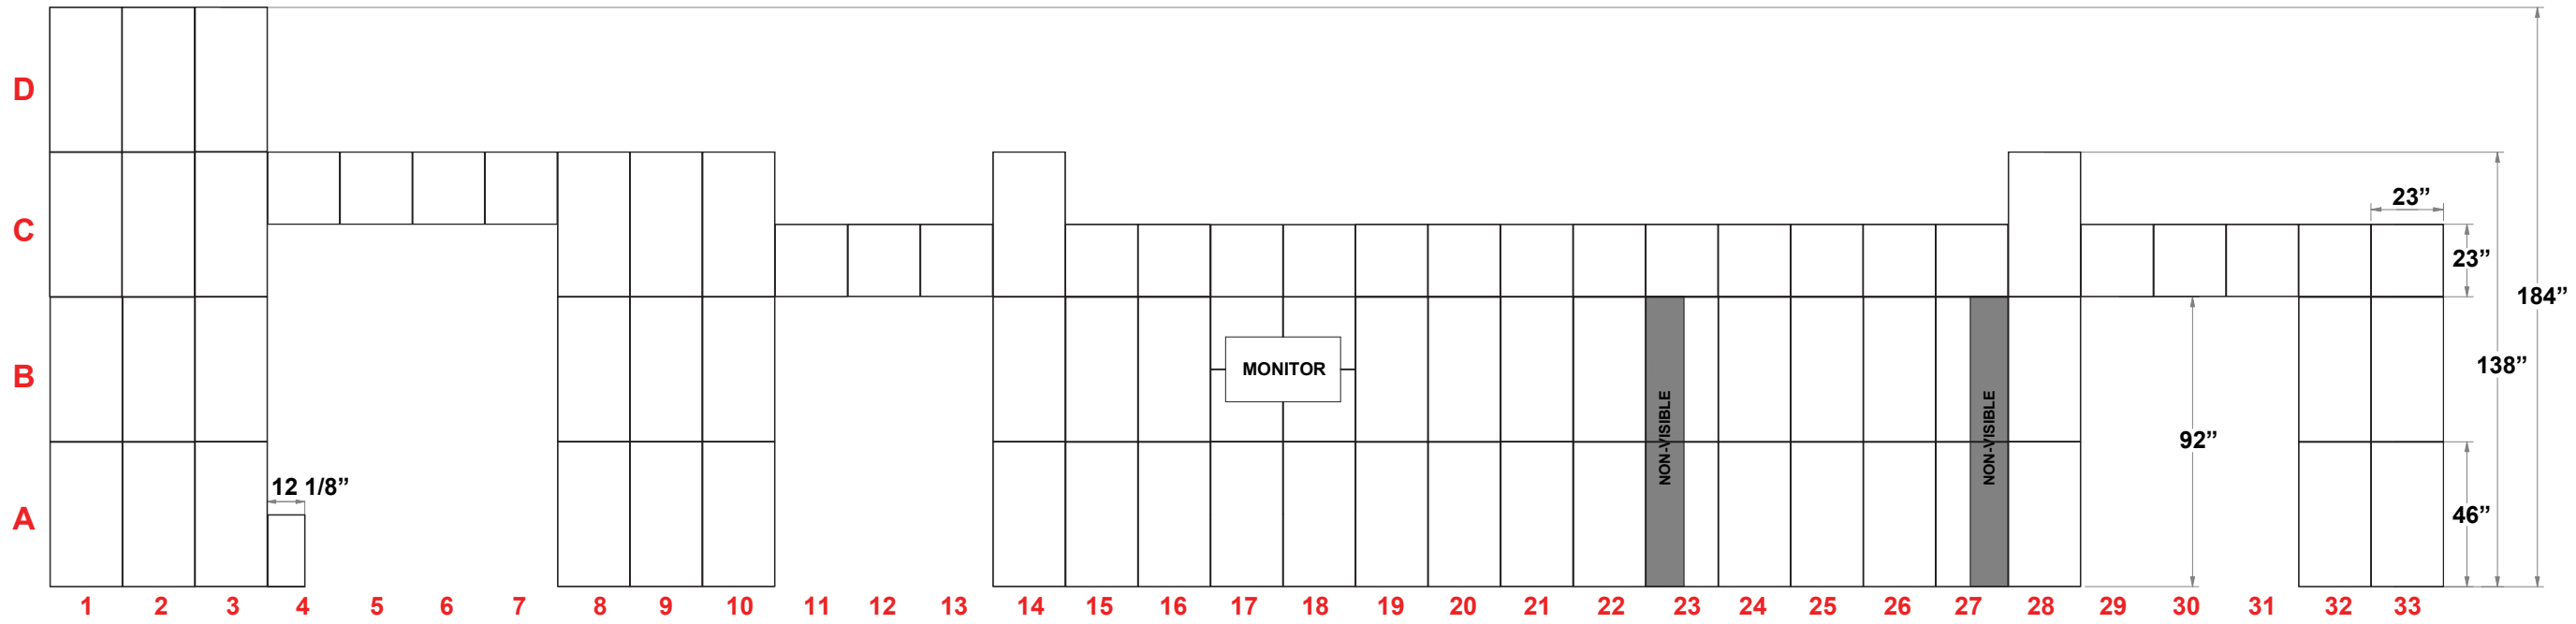

3401 Mary Taylor Road
Birmingham, Alabama 35235
(205) 439-8200

KIT-MQ-WK56

TOP VIEW

20x30 MultiQuad®

PRELIMINARY GRAPHIC LAYOUT

FLATTENED ELEVATED VIEW

PARTS LIST:		
QTY	SIZE	NAME
91	23 X 46	DOUBLE QUAD
128	23 X 23	STANDARD QUAD
4	23 X 46	HINGED DOUBLE QUAD
12	12.125 X 46	DOUBLE SIDE QUAD
2	12.125 X 23	SIDE QUAD