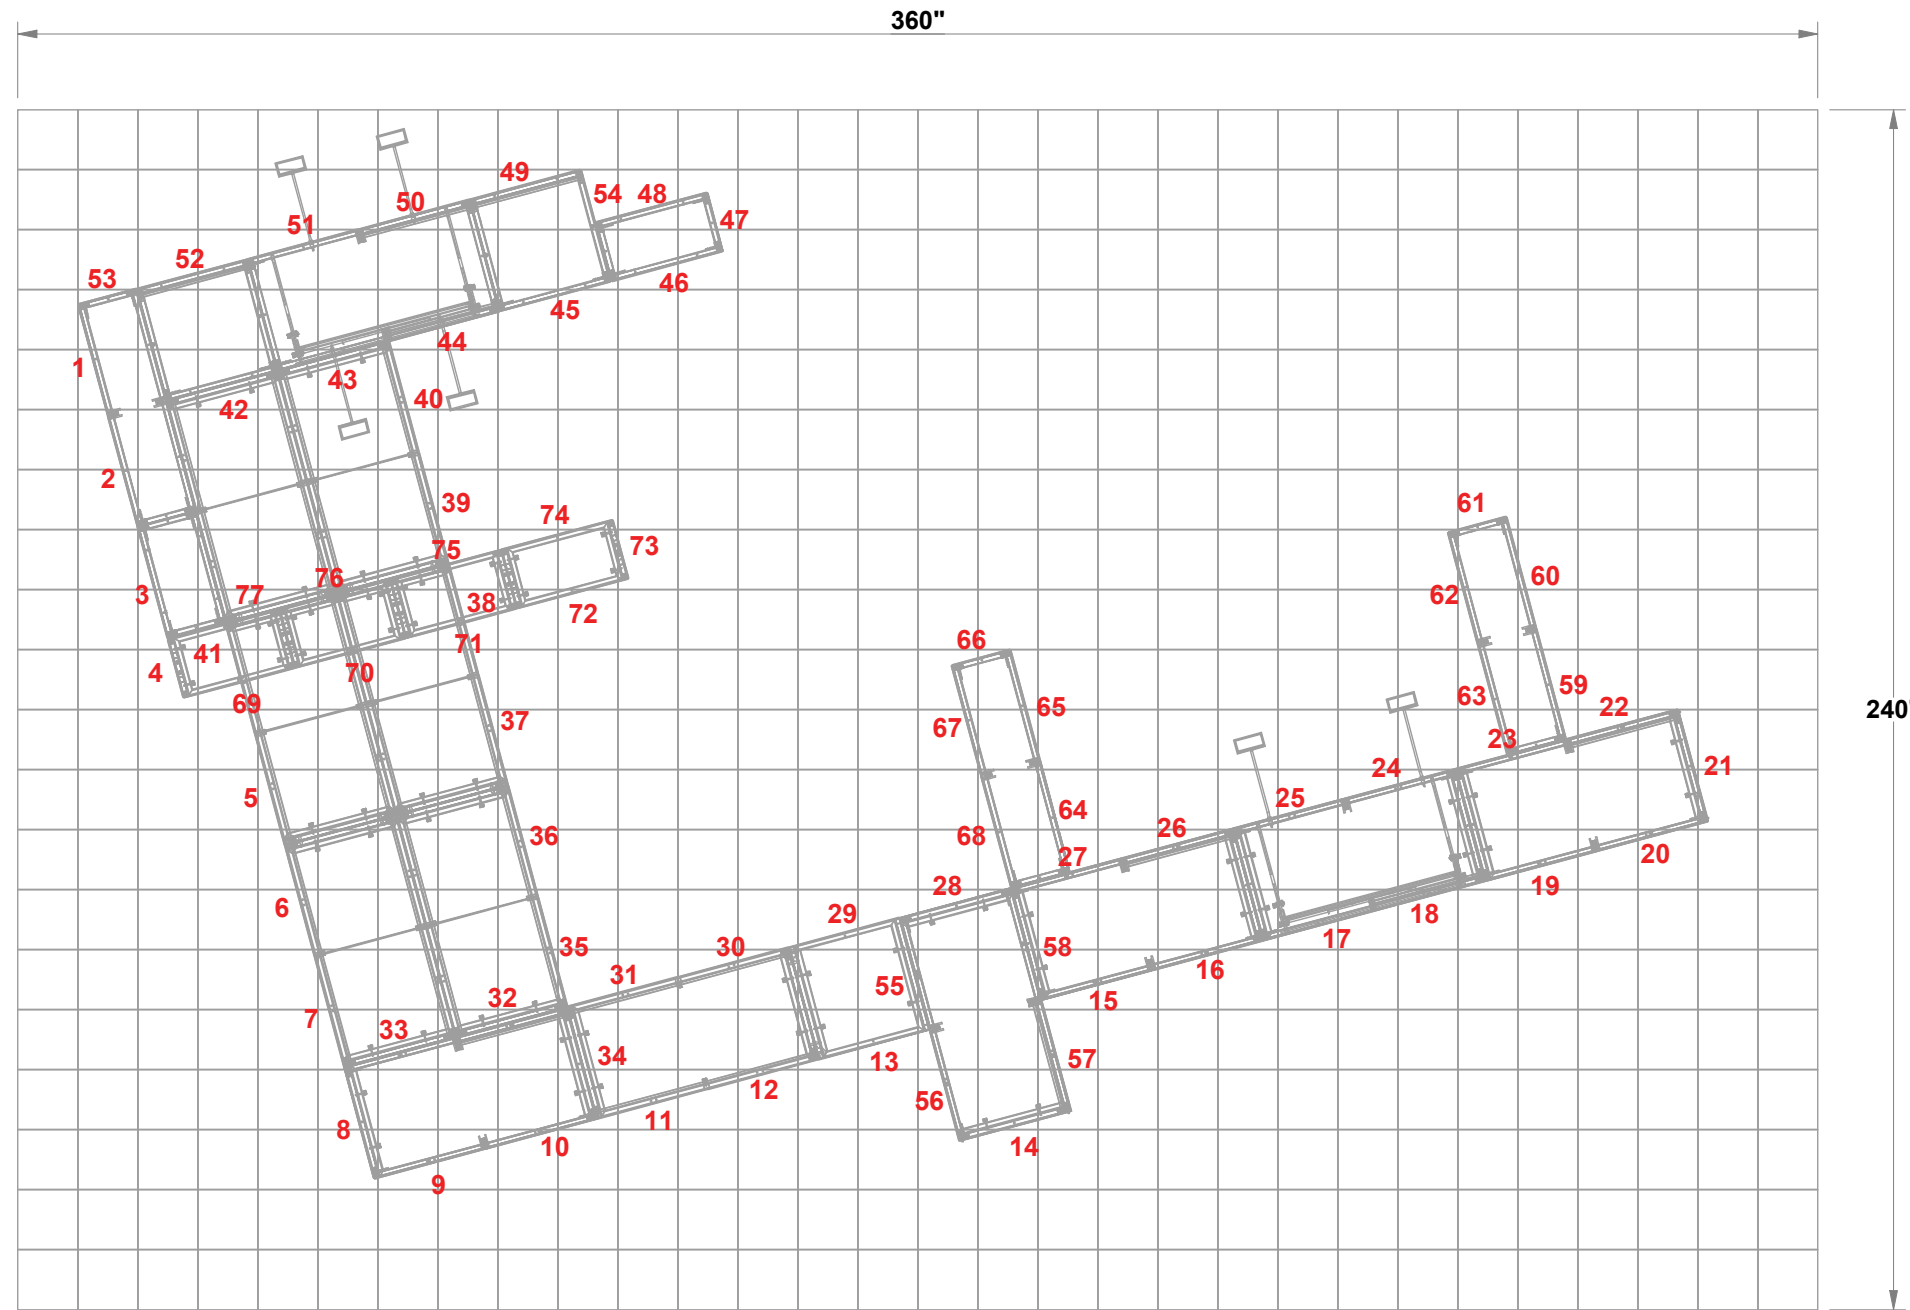

PRELIMINARY GRAPHIC LAYOUT

MultiQuad®
The Last Exhibit You'll Ever Buy

3401 Mary Taylor Road
Birmingham, Alabama 35235
(205) 439-8200

KIT-MQ-WK56

20x30 MultiQuad®

PRELIMINARY GRAPHIC LAYOUT

MultiQuad®
The Last Exhibit You'll Ever Buy

3401 Mary Taylor Road
Birmingham, Alabama 35235
(205) 439-8200

KIT-MQ-WK56

TOP VIEW

20x30 MultiQuad®

PRELIMINARY GRAPHIC LAYOUT

FLATTENED ELEVATED VIEW

PARTS LIST:		
QTY	SIZE	NAME
91	23 X 46	DOUBLE QUAD
128	23 X 23	STANDARD QUAD
4	23 X 46	HINGED DOUBLE QUAD
12	12.125 X 46	DOUBLE SIDE QUAD
2	12.125 X 23	SIDE QUAD

MultiQuad®
The Last Exhibit You'll Ever Buy

3401 Mary Taylor Road
Birmingham, Alabama 35235
(205) 439-8200

KIT-MQ-WK56

20x30 MultiQuad®