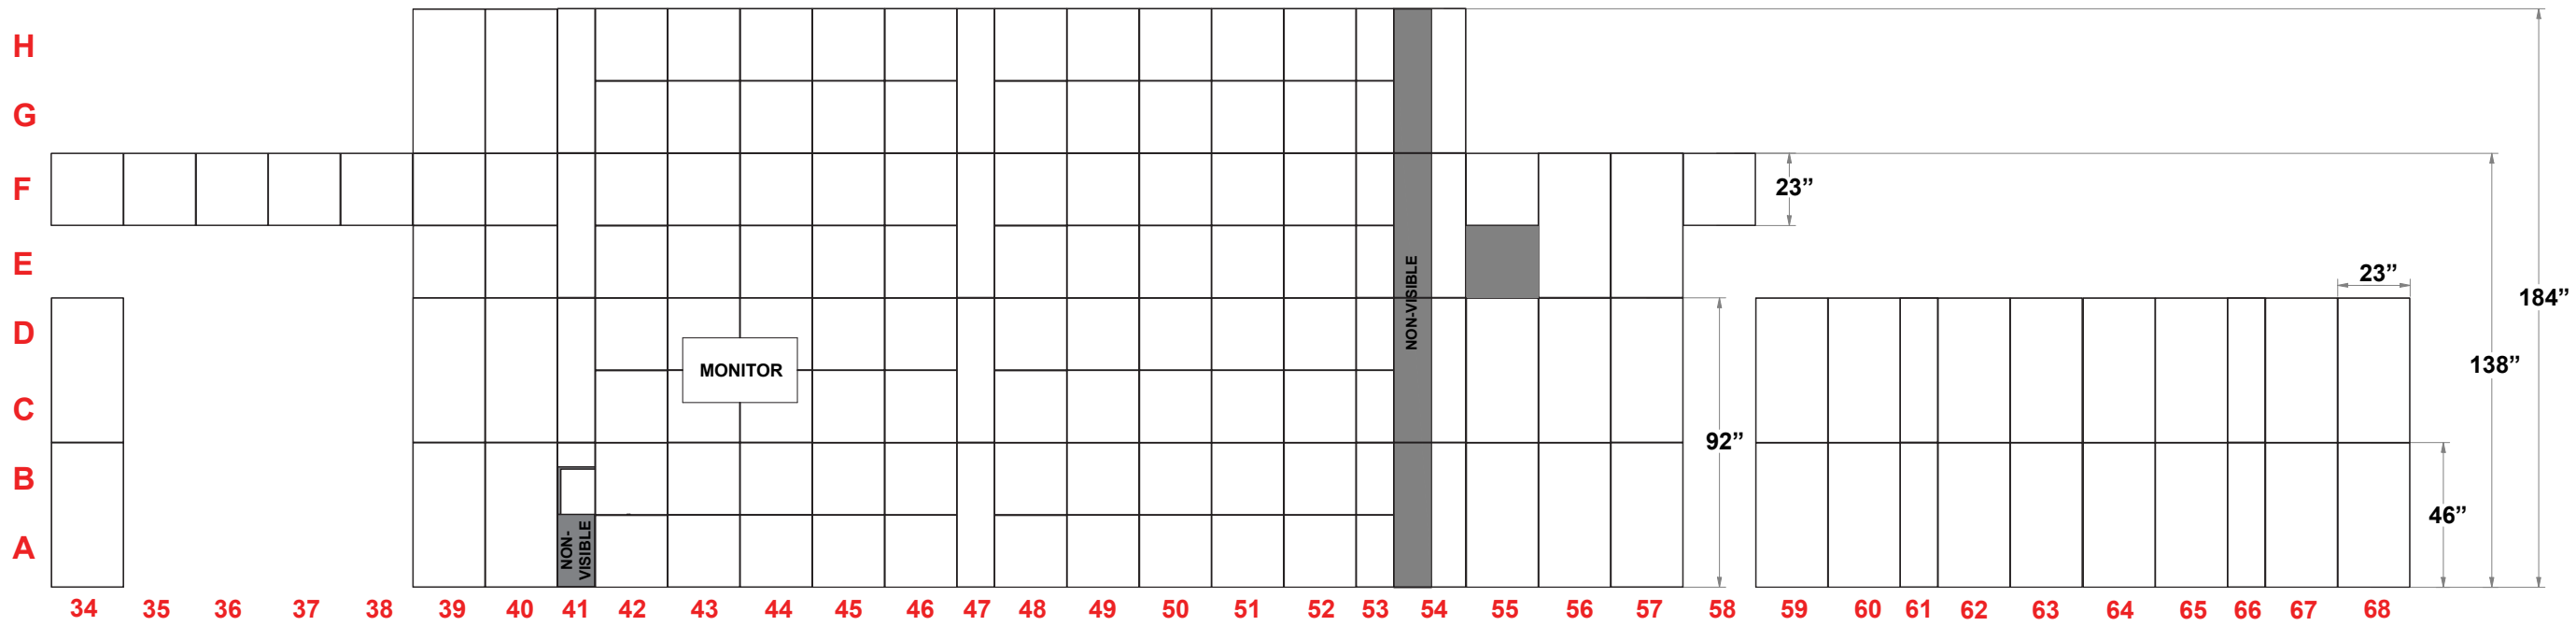

3401 Mary Taylor Road
Birmingham, Alabama 35235
(205) 439-8200

KIT-MQ-WK56

TOP VIEW

20x30 MultiQuad®

PRELIMINARY GRAPHIC LAYOUT

FLATTENED ELEVATED VIEW

PARTS LIST:		
QTY	SIZE	NAME
91	23 X 46	DOUBLE QUAD
128	23 X 23	STANDARD QUAD
4	23 X 46	HINGED DOUBLE QUAD
12	12.125 X 46	DOUBLE SIDE QUAD
2	12.125 X 23	SIDE QUAD