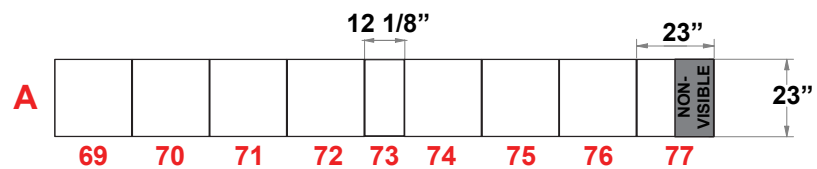

3401 Mary Taylor Road
Birmingham, Alabama 35235
(205) 439-8200

KIT-MQ-WK56

TOP VIEW

20x30 MultiQuad®

PRELIMINARY GRAPHIC LAYOUT

FLATTENED ELEVATED VIEW

PARTS LIST:		
QTY	SIZE	NAME
91	23 X 46	DOUBLE QUAD
128	23 X 23	STANDARD QUAD
4	23 X 46	HINGED DOUBLE QUAD
12	12.125 X 46	DOUBLE SIDE QUAD
2	12.125 X 23	SIDE QUAD