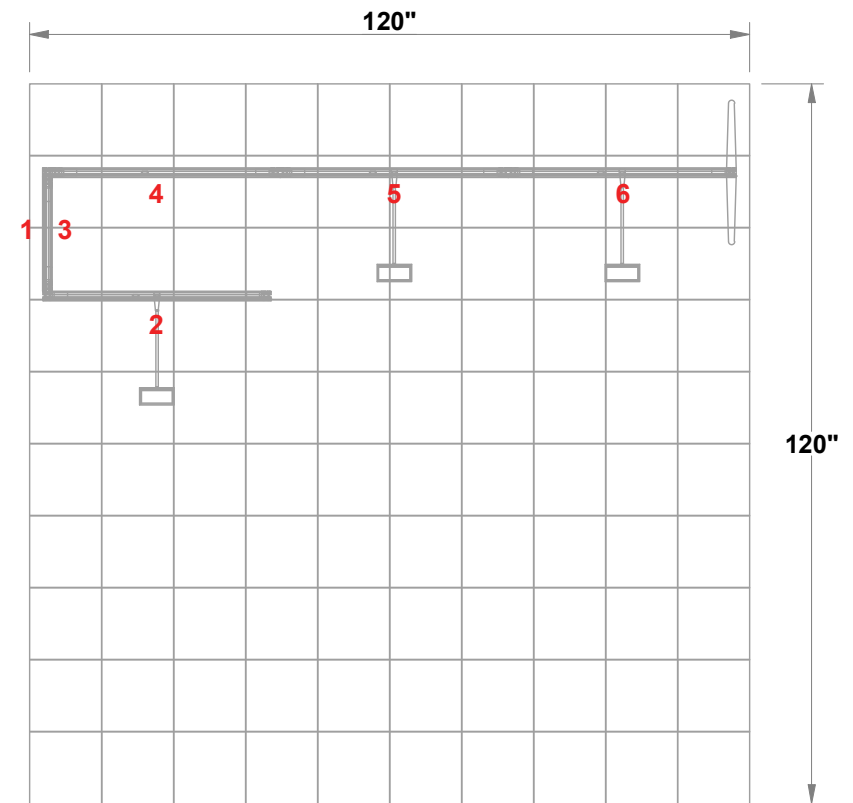

# PRELIMINARY GRAPHIC LAYOUT

3401 Mary Taylor Road  
Birmingham, Alabama 35235  
(205) 439-8200

**KIT-HL-WK53**

**FLATTENED ELEVATED VIEW**

**TOP VIEW**

PARTS LIST:		
QTY	SIZE	NAME
2	19 X 93	HALF GRAPHIC
4	38 X 93	TYPICAL GRAPHIC

**10x10 H-Line**