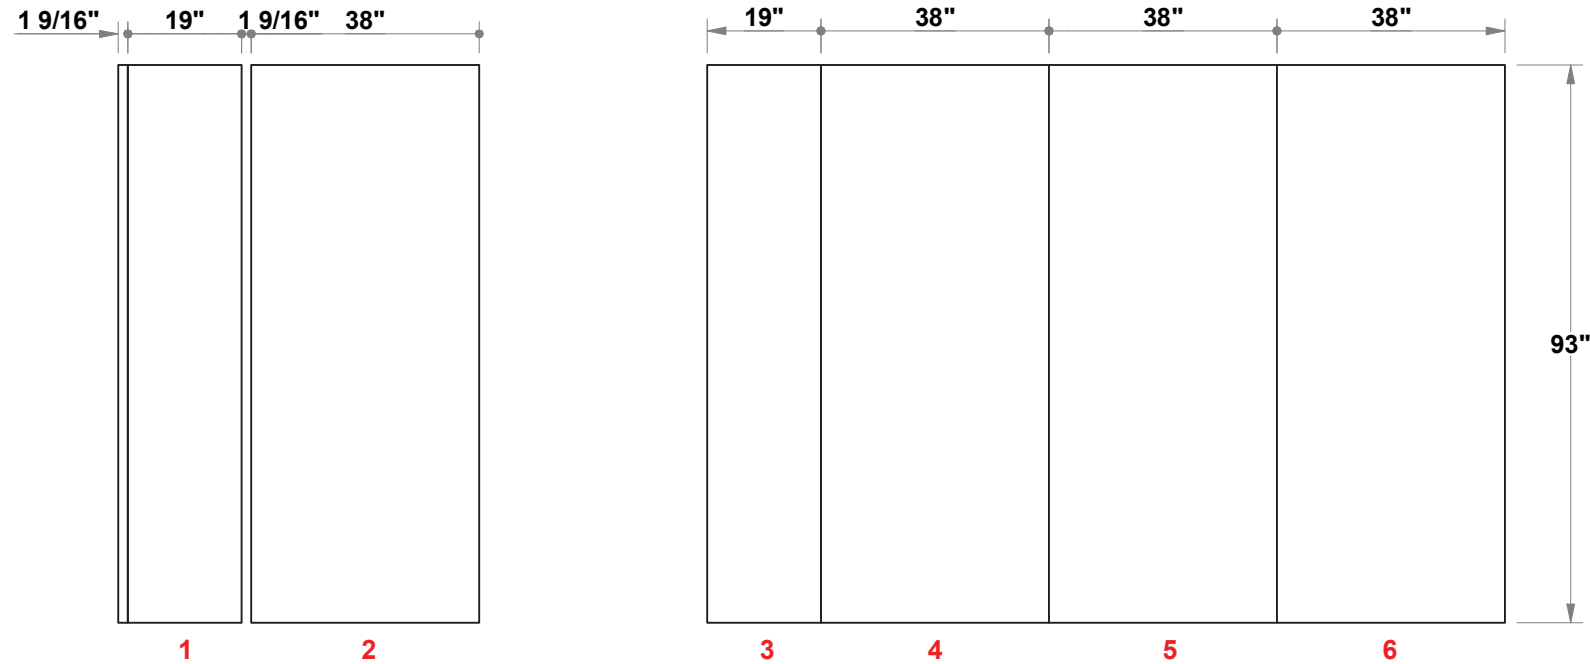

# PRELIMINARY GRAPHIC LAYOUT

3401 Mary Taylor Road  
Birmingham, Alabama 35235  
(205) 439-8200

**KIT-HL-WK53**

**FLATTENED ELEVATED VIEW**

**TOP VIEW**

PARTS LIST:		
QTY	SIZE	NAME
2	19 X 93	HALF GRAPHIC
4	38 X 93	TYPICAL GRAPHIC

**10x10 H-Line**