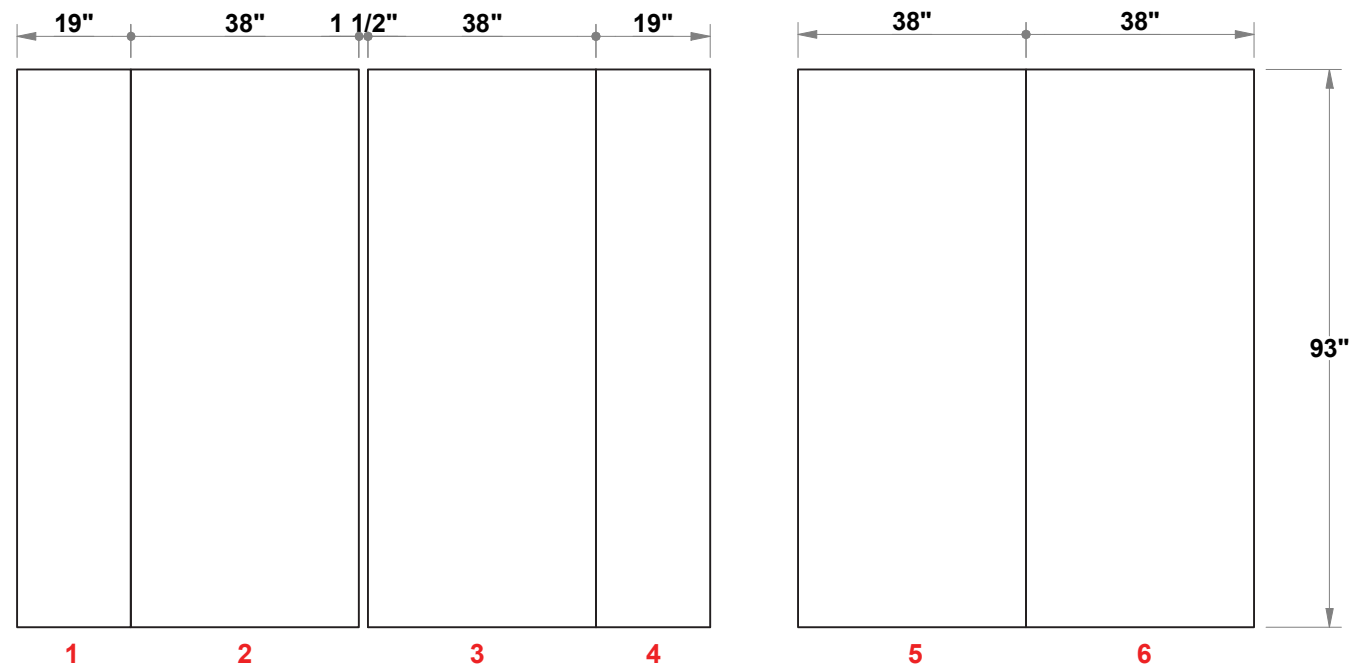

PRELIMINARY GRAPHIC LAYOUT

3401 Mary Taylor Road
Birmingham, Alabama 35235
(205) 439-8200

KIT-HL-WK19

FLATTENED ELEVATED VIEW

MURAL FLATTENED ELEVATED VIEW

TOP VIEW

10x10 H-Line