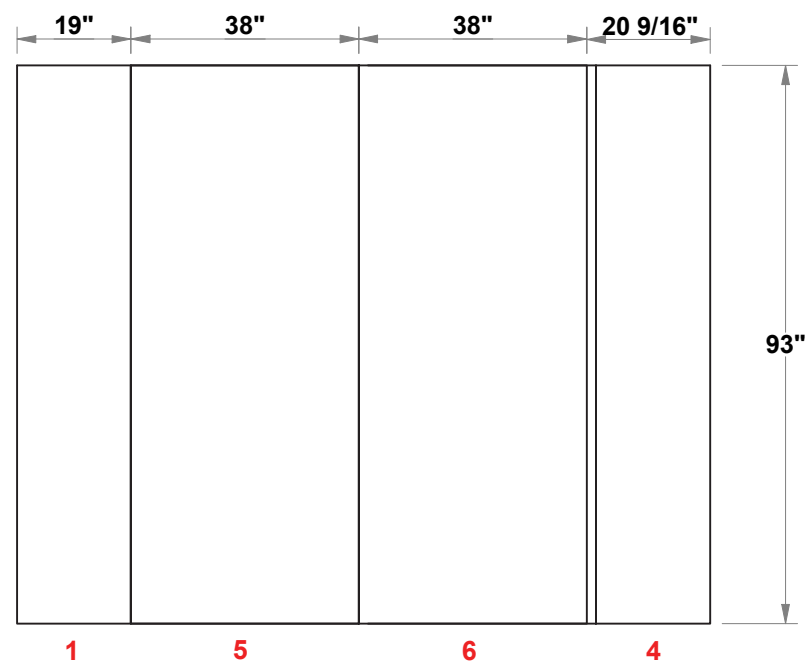

PRELIMINARY GRAPHIC LAYOUT

3401 Mary Taylor Road
Birmingham, Alabama 35235
(205) 439-8200

KIT-HL-WK19

FLATTENED ELEVATED VIEW

MURAL FLATTENED ELEVATED VIEW

TOP VIEW

10x10 H-Line