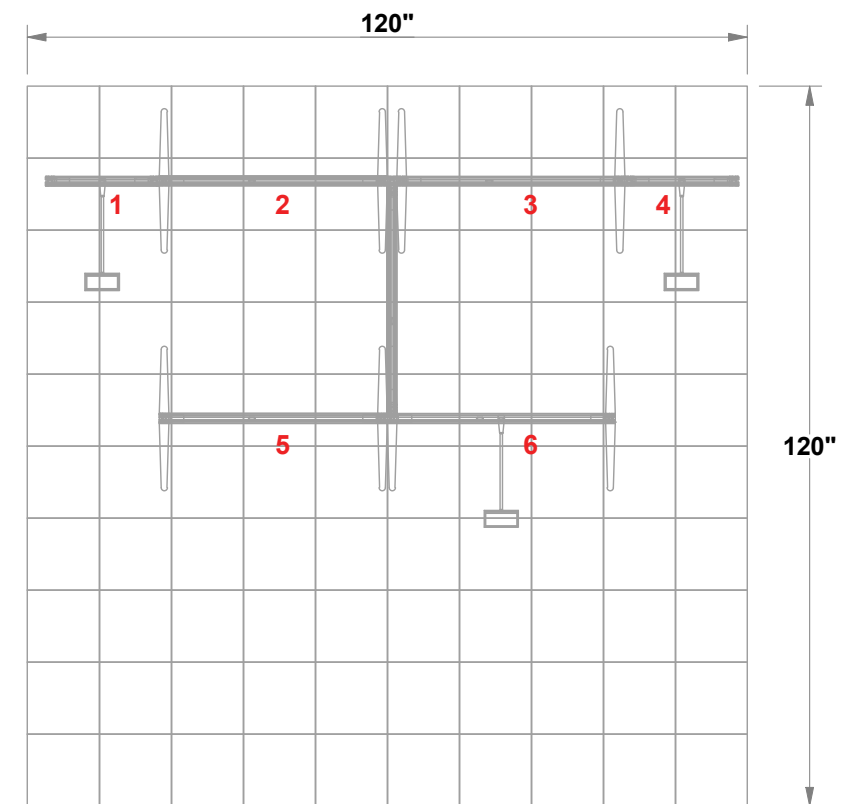

PRELIMINARY GRAPHIC LAYOUT

3401 Mary Taylor Road
Birmingham, Alabama 35235
(205) 439-8200

KIT-HL-WK19

FLATTENED ELEVATED VIEW

MURAL FLATTENED ELEVATED VIEW

TOP VIEW

10x10 H-Line